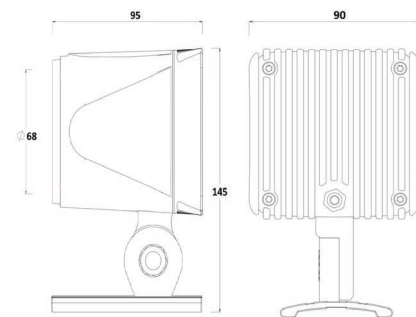

Types

Surface

Single Line Diagram

Light Distribution

CRI \geq 90

AHWAL FLOOD LIGHT

Product order code	System Power	Dimensions
1535	20W	W=95mm H=145mm
1536	30W	W=95mm H=145mm
1537	40W	W=95mm H=145mm
1538	50W	W=95mm H=145mm